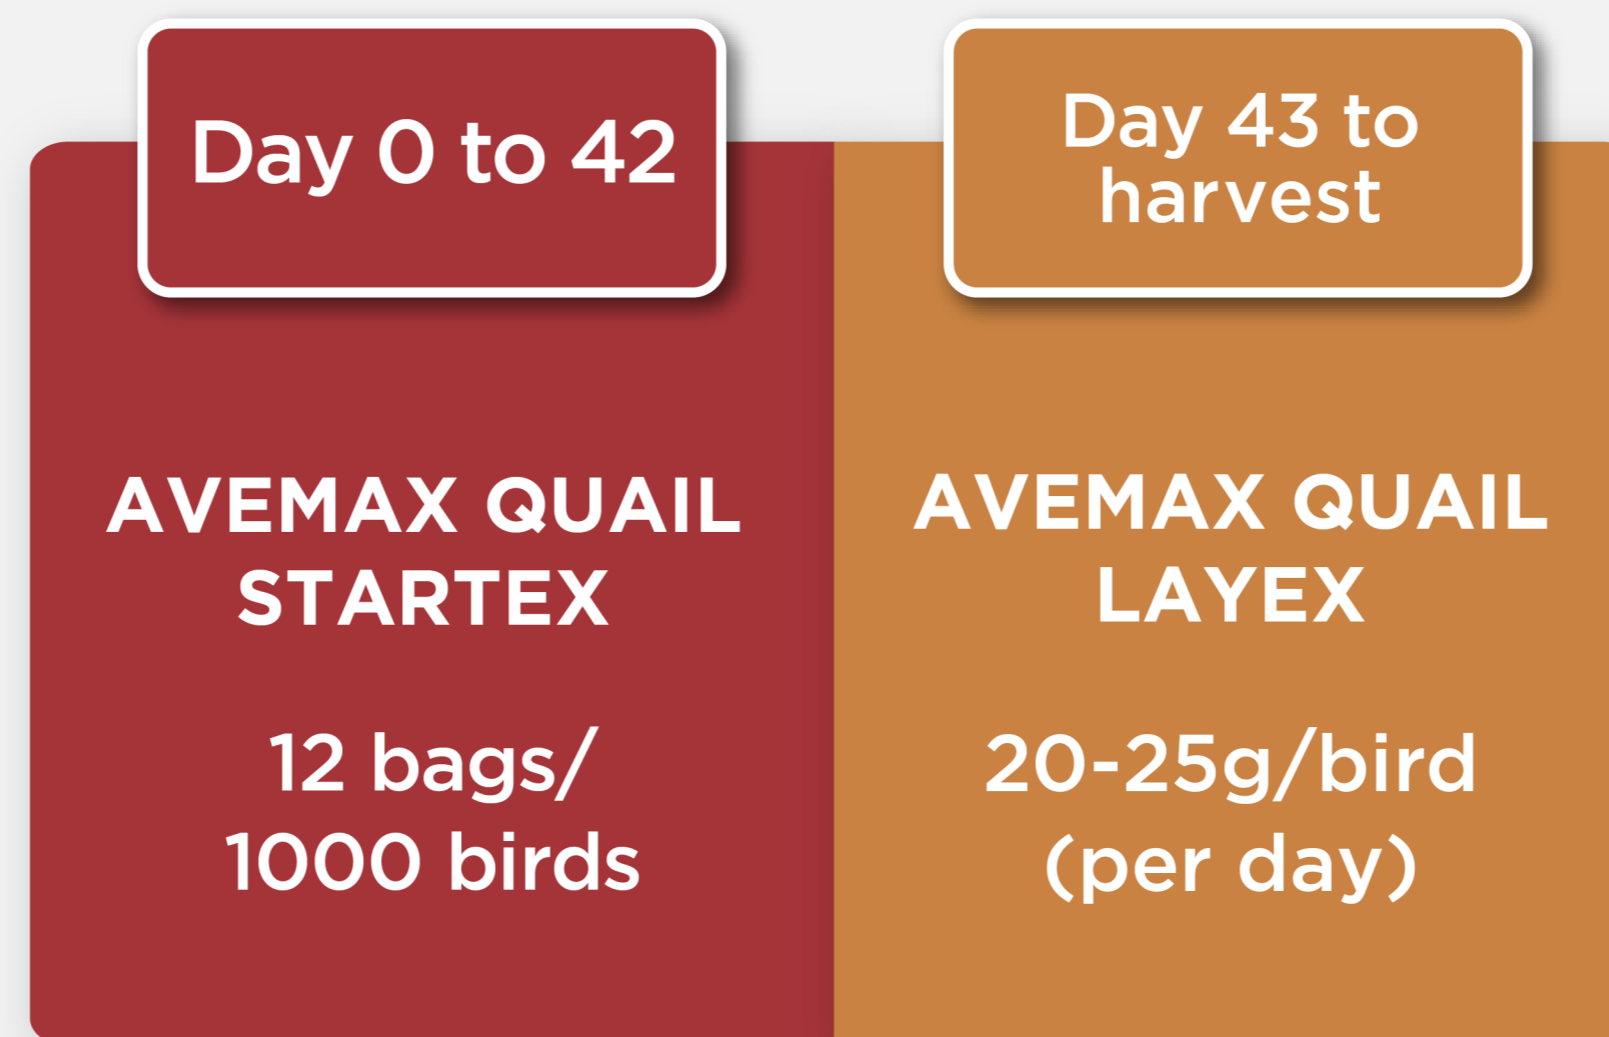

QUAIL FEEDING GUIDE

*Average Daily Feed Intake

DUCK FEEDING GUIDE

*Average Daily Feed Intake

Quality Egg sa Avemax

- Ideal Body Build
- Excellent Egg Shell Quality
- High Egg Production